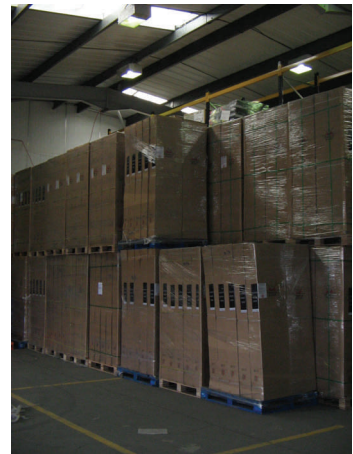

CHEETAH
Couriers and Logistics

Storage Services

Secure Dry Racked & Bulk Storage

We can offer you secure storage up to 550 pallets in our 10,000 sq ft warehouse either racked or bulk stored.

We are able to unload containers or lorries on our 5 levelling loading docks or in our secure yard.

Our premises are fully alarmed and monitored by Red Care as well as a state of the art CCTV hard drive recording system 24hrs a day 365 days per year.

We can pick, pack and distribute your products once they are in our warehouse according to your needs.